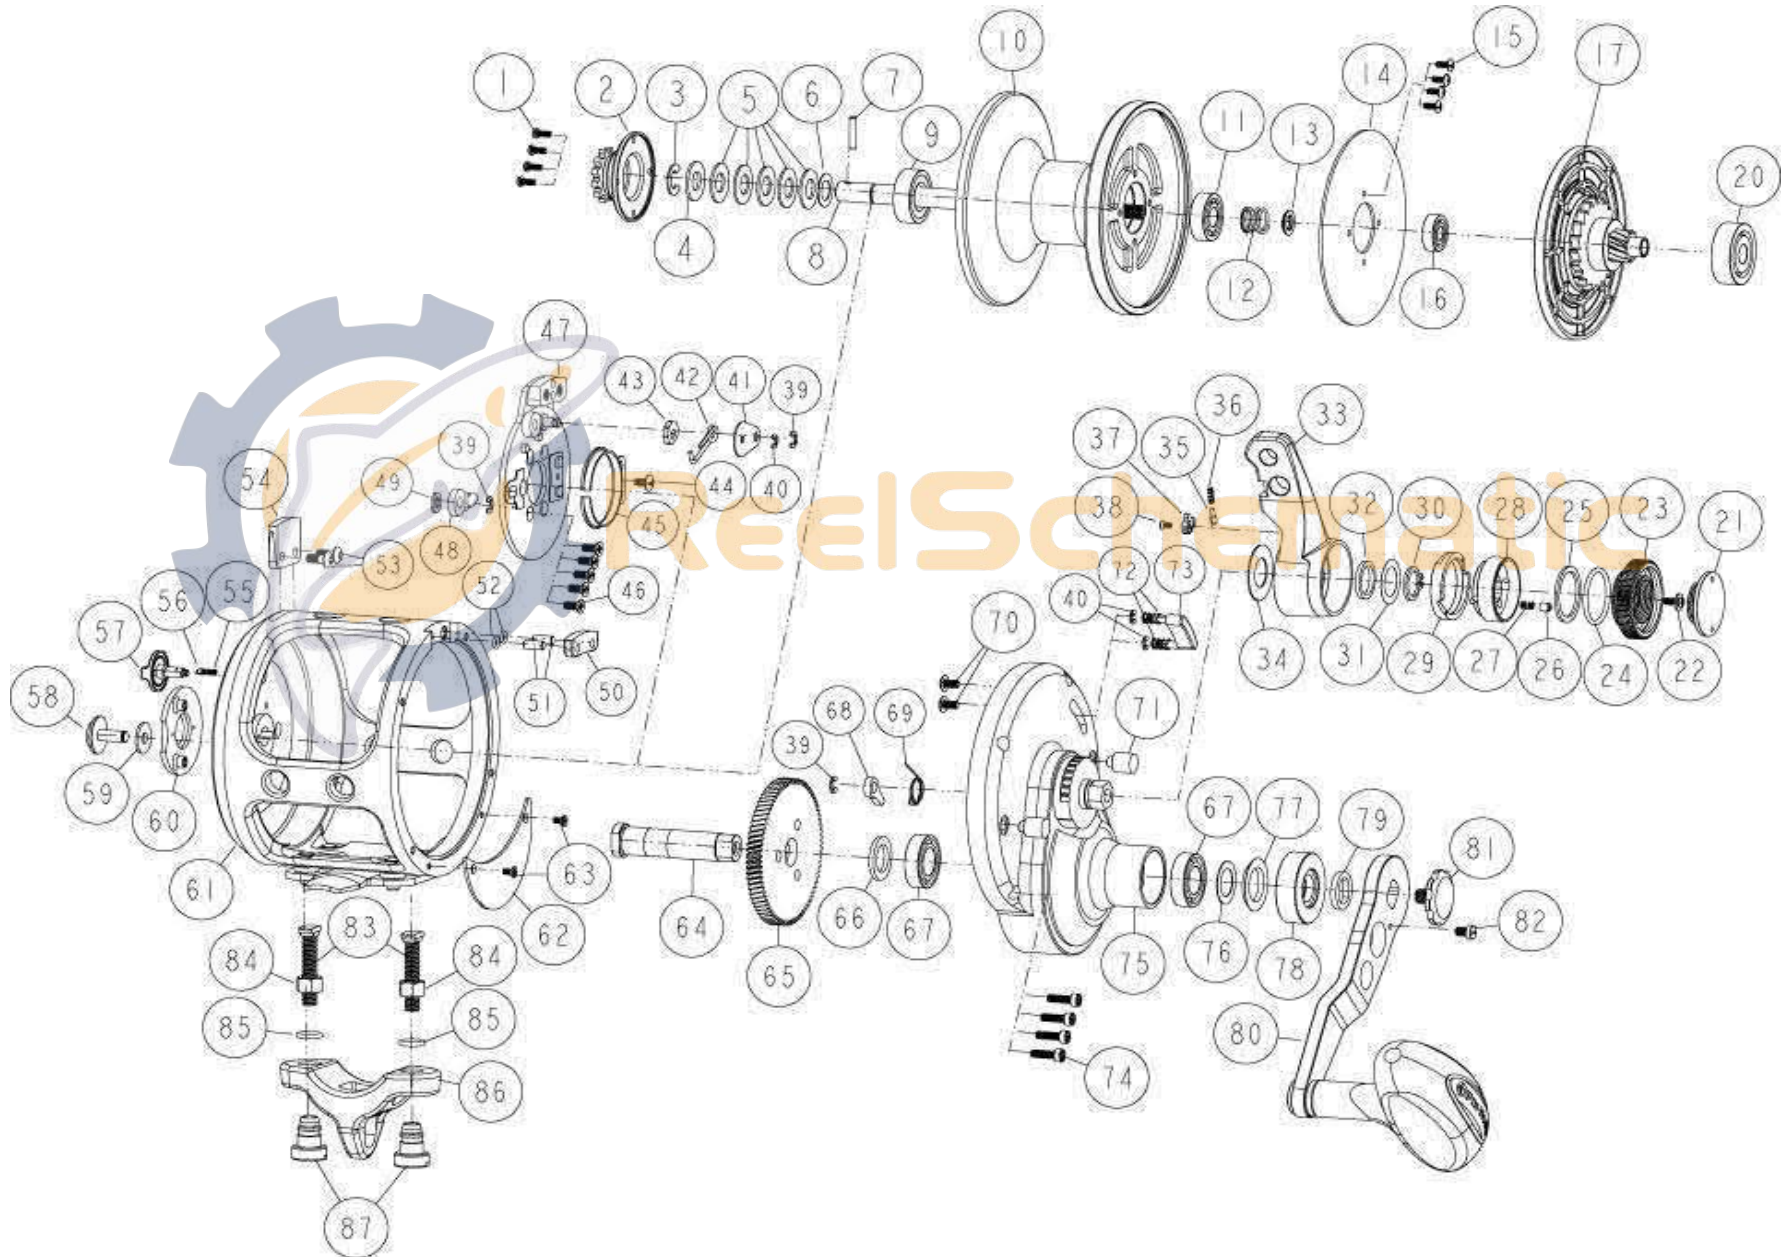

Marquesa™

by FIN-NOR

MA50T

MA50T

Fin-Nor Marquesa MA50T Reel Part List

Key #	Description	Qty.	Part No.	Key #	Description	Qty.	Part No.
1	Screw	4	LF057-01	45	Click Spring	1	DF022-01
2	Bait Click Ratchet Assembly	1	GM329-01	46	Screw	5	TW107-04
3	E-Ring	1	DF092-01	47	Click Plate Holder	1	CM129-01
4	Collar	1	DF081-02	48	Bait Click Pawl	1	DF109-02
5	Drag Spring	5	JF046-01	49	Bait Click Lever Washer -B	1	CF035-01
6	Washer	1	CF121-01	50	Harness Lug Spacer - Right	1	CM160-01
7	Spool Shaft Pin	1	DF093-01	51	Pin	2	CM093-01
8	Spool Shaft	1	DM015-01	52	O-Ring	2	CM101-01
9	Ball Bearing	1	VF017-02	53	Screw	2	CM123-01
10	Spool Assembly	1	DM321-01	54	Harness Lug Spacer - Left	1	DM160-01
11	Ball Bearing	1	KF017-01	55	Coil Spring	1	DF070-01
12	Spring	1	CF040-01	56	Testion Konb Click Pin	1	CF108-01
13	Collar	1	BF094-01	57	Tension Knob	1	CF026-01
14	Drag Disc	1	CM059-01	58	Bait Click Lever	1	CF109-01
15	Screw	1	CM057-01	59	Bait Click Lever Washer -A	1	CF032-01
16	Ball Bearing	1	CF117-02	60	Badge	1	CF148-01
17	Drag Plate	1	CM348-01	61	Frame Assembly	1	DM301-02
18	Spacer	1	DM011-01	62	Drive Gear Cover	1	CM143-01
19	Pinion Gear	1	CM011-01	63	Screw	2	CF107-01
20	Ball Bearing	1	JF017-01	64	Crank Shaft	1	GM008-01
21	Pre Set Knob Cover	1	CF110-01	65	Drive Gear	1	GM012-01
22	Screw	1	CX076-04	66	Washer	1	GM035-01
23	Pre Set Knob	1	CF029-03	67	Ball Bering	2	CF017-02
24	O-Ring	1	CF101-01	68	Anti Reverse Pawl	1	DF063-02
25	Friction Washer	1	DF121-01	69	Stopper Spring	1	CF096-01
26	Click Pin	1	CF098-01	70	Screw	2	QW123-10
27	Click Spring	1	DF114-01	71	Locating Collar	2	DF118-01
28	Drag Cam B Assembly	1	CF353-01	72	Strike Button Pin Spring	2	CF022-01
29	Drag Cam A	1	CF028-01	73	Strike Button	1	CF062-02
30	External Ring	1	JF075-01	74	Screw	4	CF053-01
31	Adjustment Washer	1	CF038-02	75	Gear Side Cover Assembly	1	CM324-02
32	Bushing	1	DF017-01	76	Adjustment Washer	1	DF035-01
33	Drag Lever	1	CM055-01	77	Rubber Seal	1	CM172-01
34	Drag Lever Washer	1	BM038-01	78	Handle Washer	1	CM054-01
35	Click Pawl	1	CM098-01	79	Spacer	1	AM160-01
36	Click Spring	1	CM114-01	80	Handle Arm Assembly	1	GM318-01
37	Screw	1	DW107-02	81	Handle Nut	1	CF003-01
38	Cover	1	CM161-01	82	Handle Nut Screw	1	CF065-01
39	E-Clip	4	NX092-01	83	Rod Clamping Bolt	2	CF125-01
40	E-Clip	3	NX090-01	84	Nut	2	JF003-01
41	Holder	1	CF159-01	85	O-Ring	2	LF101-01
42	Torsion Spring	1	CF070-01	86	Rod Clamp	1	XF154-01
43	Cam	1	DF028-01	87	Rod Clamp Nut	2	CF161-01
44	Tapping Screw	1	QW125-02